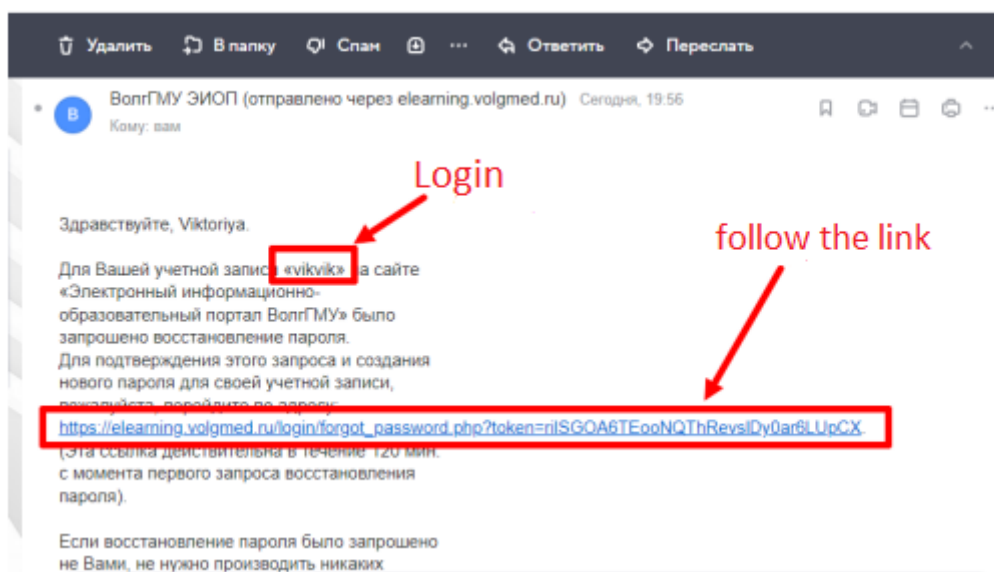

[To the beginning](#) / [Entrance](#) / [Forgotten password recovery](#)

To reset your password, enter your username or email address below. If your account is in the database, an email will be sent to your email address containing instructions on how to restore access.

Search by login

Login

Find

Search by email address

E-mail address

Find

3. Open letter.

4. Enter your password and save.

Electronic information and educational portal of Volgograd State Medical University

[To the beginning](#) / [Entrance](#) / [Forgotten password recovery](#)

Please enter your new password below, then save your changes.